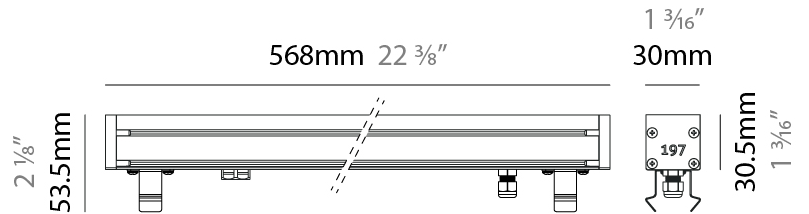

E12I0058- -

base number   Color   Lens
Temperature   Options

1. To build a product code in our configurator select the specify button on the base model # product page
2. To build a manual product code on this datasheet choose from the options listed below in blue font and add the suffix to the base model #

GENERAL

Series: Slash 30
Brand: Unonovesette
Division: Exterior
Mounting Type: Recessed
Mounting Location: In-Ground
Subcategory: Wallwash

PHYSICAL

Shape: Rectangle
Length (mm): 568
Length (in): 22 ³/₈"
Width (mm): 30
Width (in): 1 ³/₁₆"
Height (mm): 53.5
Height (in): 2 ¹/₈"
Light Distribution: Adjustable / Direct
Weight (kg): 0.46
Weight (lbs): 1.014
Diffuser: Extra clear tempered 6mm
Fixture Finish: ANA
Fixture Material: Extruded Aluminum
Cable Details: IP68 30cm Cable with Easy Lock system

ELECTRICAL

Lamp Type: LED
Input Wattage (W): 8.48
Total Output Wattage (W): 6.63
Dimming: Non-Dimmable
Driver Included: No
Driver Location: Remote
Driver Type: Constant Voltage - Universal
Driver Class: Class 2
Input Voltage (V): 120 - 277
Output Voltage (V): 24
Upon Request: Phase Dimming (120Vac only) / 0-10V Dimming

LED

Color Temperature (°K): 2200 / 2700 / 3000 / 4000
Max. Delivered Lumen (lm): 630 (3000K)
CRI: >90 CRI
Lamp Life (hrs): 100000

OPTICAL

Optic°: 12 / 21 / 31 / 46 / 13x36
Adjustability: Tilt ±20°

RATINGS AND CERTIFICATIONS

Certified By: Certified for North American Standards
IP rating: IP67
IK Rating: IK06