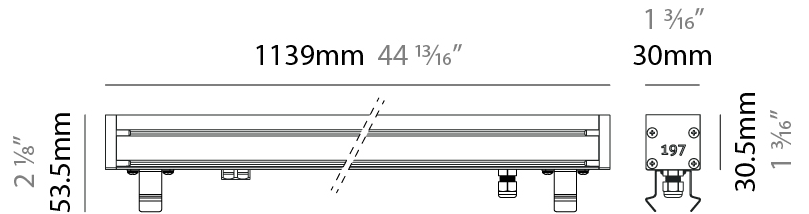

SLASH 30 RECESSED

E12I0054- _____ - _____

base number   Color   Lens
Temperature   Options

1. To build a product code in our configurator select the specify button on the base model # product page
2. To build a manual product code on this datasheet choose from the options listed below in blue font and add the suffix to the base model #

GENERAL

Series: Slash 30
Brand: Unonovesette
Division: Exterior
Mounting Type: Recessed
Mounting Location: In-Ground
Subcategory: Wallwash

PHYSICAL

Shape: Rectangle
Length (mm): 1139
Length (in): 44 ¹³/₁₆
Width (mm): 30
Width (in): 1 ³/₁₆
Height (mm): 53.5
Height (in): 2 ¹/₈
Light Distribution: Adjustable / Direct
Diffuser: Extra clear tempered 6mm
Fixture Finish: ANA
Fixture Material: Extruded Aluminum
Cable Details: IP68 30cm Cable with Easy Lock system

ELECTRICAL

Lamp Type: LED
Input Wattage (W): 30.5
Total Output Wattage (W): 23.88
Dimming: Non-Dimmable
Driver Included: No
Driver Location: Remote
Driver Type: Constant Voltage - Universal
Driver Class: Class 2
Input Voltage (V): 120 - 277
Output Voltage (V): 24
Upon Request: Phase Dimming (120Vac only) / 0-10V Dimming

LED

Color Temperature (°K): 2200 / 2700 / 3000 / 4000
Max. Delivered Lumen (lm): 2520 (3000K)
CRI: >90 CRI
Lamp Life (hrs): 100000

OPTICAL

Optic°: 12 / 21 / 31 / 46 / 13x36
Adjustability: Tilt ±20°

RATINGS AND CERTIFICATIONS

Certified By: Certified for North American Standards
IP rating: IP67
IK Rating: IK06